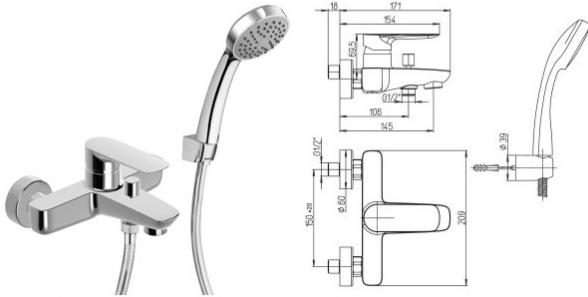

09
nove

Paini

art. 09..100

Single lever complete bath-shower mixer

technical drawing

Paini Nove slavina za kada

4.392,00 denari

09
nove

Paini