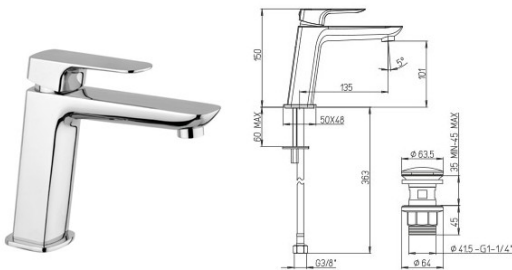

art. 09..211MESR

technical drawing

Paini Nove slavina za mijalnik dolga

3.515,00 denari

09
nove

Paini