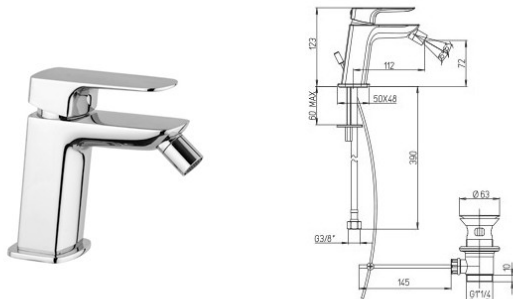

art. 09..306

technical drawing

Paini Nove slavina za bide

3.310,00 denari